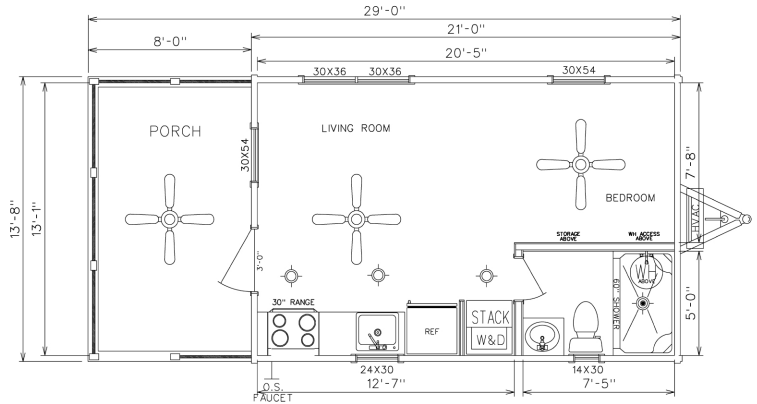

THE PIONEER

At just under 300 sq ft, the Pioneer is one of our most versatile park model homes. With several floor plan options already available, we still offer you the ability to further customize for your own RV campground!

One Bedroom

Studio

Studio w/Loft

Standard Features

- 4"x12" logs with dovetail corners
- Exterior stain with bee treatment
- 2"x6" roof frame
- Fiberglass entry doors
- Luxury vinyl flooring
- 1"x6" solid wood interior walls
- Solid wood cabinets & doors
- LED disc lighting
- Standard-sized appliances
- Electric range
- Refrigerator
- Microwave
- Stacked washer & dryer
- Mini-split heat pump
- One-piece fiberglass shower or tub
- Comfort-height toilets
- Quartz or granite countertops
- 29 gallon water heater
- Ceiling fans
- Durable 29-gauge metal roof
- Outside freezeproof faucet
- Outside GFCI receptacle

828.634.0077
sales@tinylife.com
www.tinylife.com