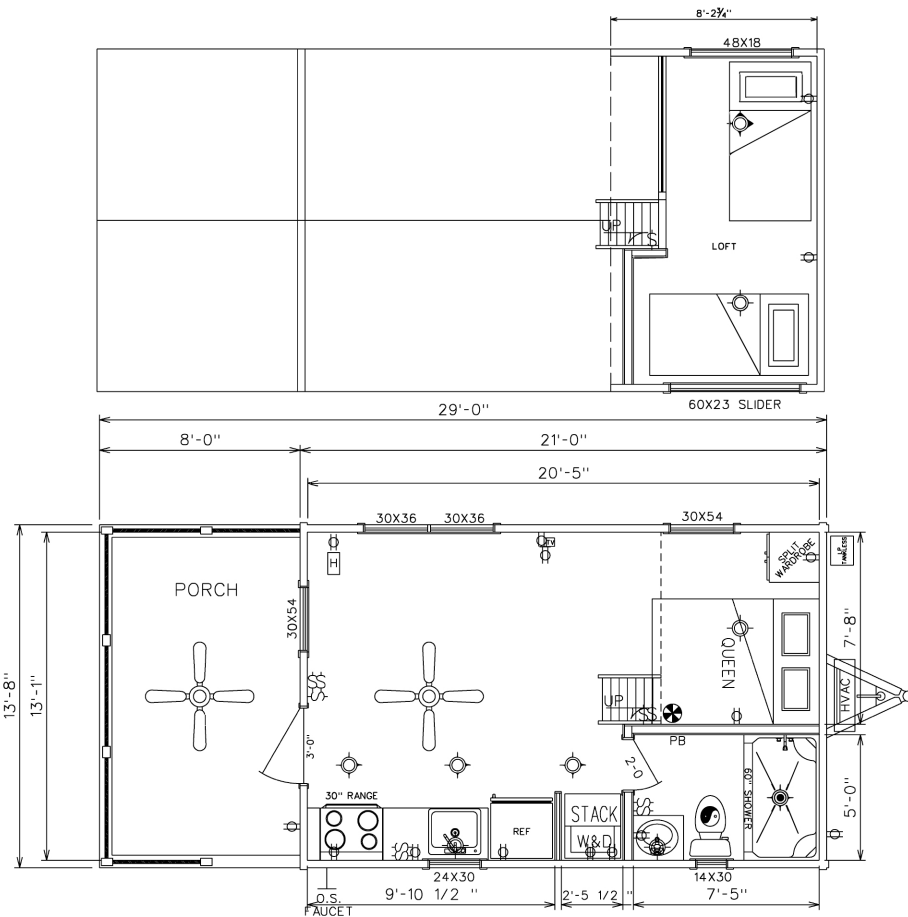

# THE PIONEER

At just under 300 sq ft, the Pioneer is one of our most versatile park model homes. With several floor plan options already available, we still offer you the ability to further customize for your own RV campground!

## One Bedroom

## Studio

## Standard Features

- 4"x12" logs with dovetail corners
- Exterior stain with bee treatment
- 2"x6" roof frame
- Fiberglass entry doors
- Luxury vinyl flooring
- 1"x6" solid wood interior walls
- Solid wood cabinets & doors
- LED disc lighting
- Standard-sized appliances
- Electric range
- Refrigerator
- Microwave
- Stacked washer & dryer
- Mini-split heat pump
- One-piece fiberglass shower or tub
- Comfort-height toilets
- Quartz or granite countertops
- 29 gallon water heater
- Ceiling fans
- Durable 29-gauge metal roof
- Outside freezeproof faucet
- Outside GFCI receptacle