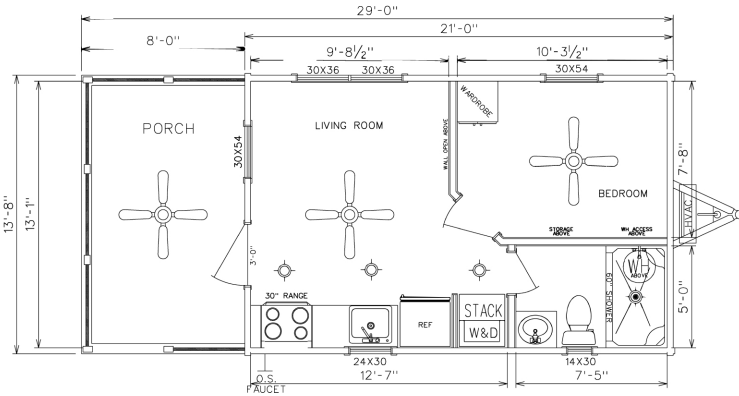

starting at **\$69,900**  
297 sq ft | 13' 8" x 29'  
1 bed | 1 bath

828.634.0077  
sales@tinylife.com  
www.tinylife.com

## One Bedroom

## Standard Features

- 4"x12" logs with dovetail corners
- Exterior stain with bee treatment
- 2"x6" roof frame
- Fiberglass entry doors
- Luxury vinyl flooring
- 1"x6" solid wood interior walls
- Solid wood cabinets & doors
- LED disc lighting
- Standard-sized appliances
- Electric range
- Refrigerator
- Microwave
- Stacked washer & dryer
- Mini-split heat pump
- One-piece fiberglass shower or tub
- Comfort-height toilets
- Quartz or granite countertops
- 29 gallon water heater
- Ceiling fans
- Durable 29-gauge metal roof
- Outside freezeproof faucet
- Outside GFCI receptacle