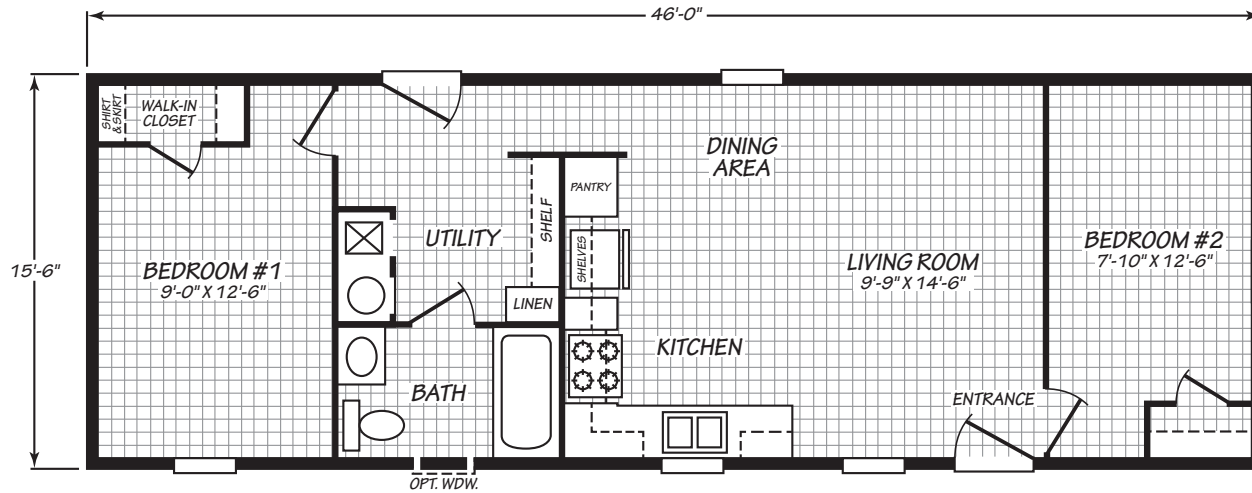

## MODEL 16462U

2 Bedroom • 1 Bath • 713 Square Feet

©2024 FLEETWOOD HOMES INC. ALL RIGHTS RESERVED

Important: Because we continually update and modify our products, it is important for you to know that our brochures and literature are for illustrative purposes only. **ILLUSTRATIONS MAY SHOW OPTIONAL FEATURES.** All information contained herein may vary from the actual home we build. Dimensions are nominal length and width measurements are from exterior wall to exterior wall. We reserve the right to make changes at any time, without notice or obligation, in prices, colors, materials, specifications, features and models. Please check with your retailer for specific information about the home you select.