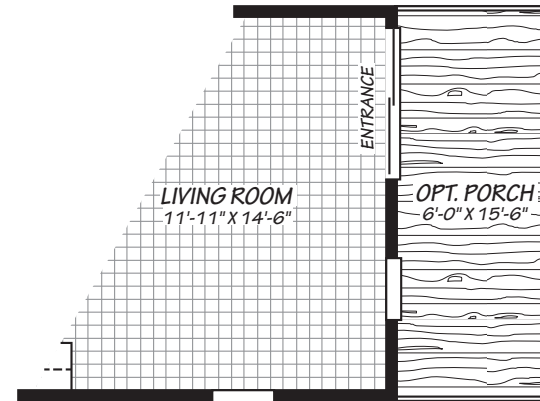

## MODEL 16462U

2 Bedroom • 1 Bath • 713 Square Feet

©2024 FLEETWOOD HOMES INC. ALL RIGHTS RESERVED

Important: Because we continually update and modify our products, it is important for you to know that our brochures and literature are for illustrative purposes only. **ILLUSTRATIONS MAY SHOW OPTIONAL FEATURES.** All information contained herein may vary from the actual home we build. Dimensions are nominal length and width measurements are from exterior wall to exterior wall. We reserve the right to make changes at any time, without notice or obligation, in prices, colors, materials, specifications, features and models. Please check with your retailer for specific information about the home you select.