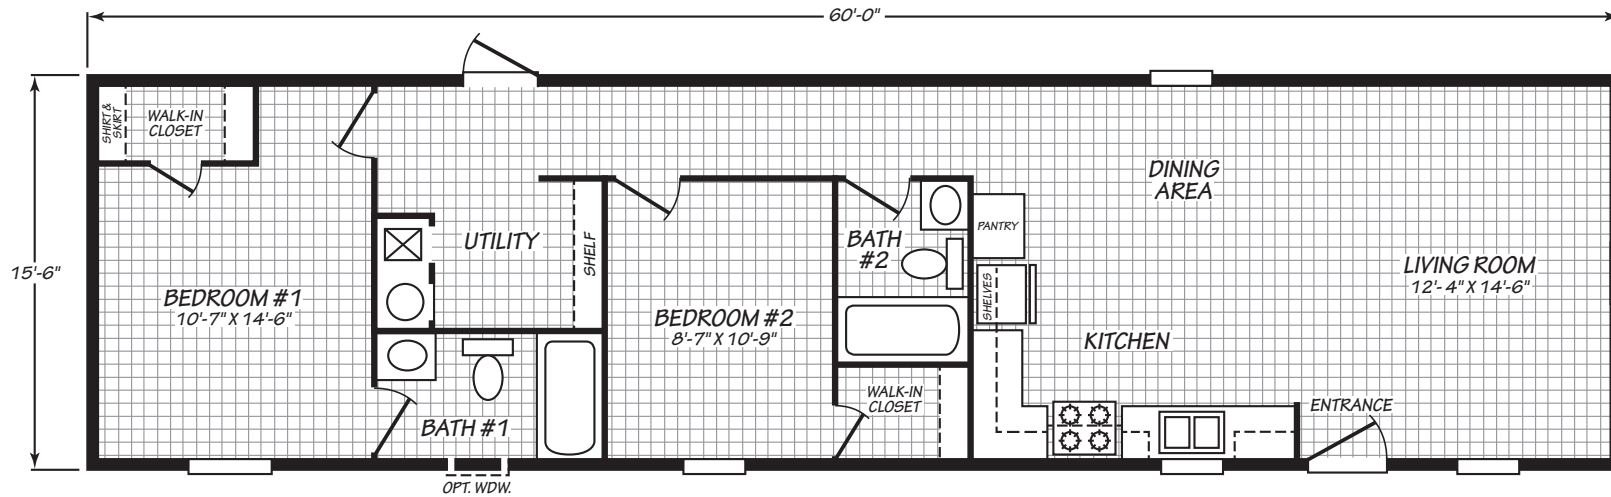

XTREME

MODEL 16602D

2 Bedroom • 2 Bath • 930 Square Feet

©2024 FLEETWOOD HOMES INC. ALL RIGHTS RESERVED

Important: Because we continually update and modify our products, it is important for you to know that our brochures and literature are for illustrative purposes only. **ILLUSTRATIONS MAY SHOW OPTIONAL FEATURES.** All information contained herein may vary from the actual home we build. Dimensions are nominal length and width measurements are from exterior wall to exterior wall. We reserve the right to make changes at any time, without notice or obligation, in prices, colors, materials, specifications, features and models. Please check with your retailer for specific information about the home you select.