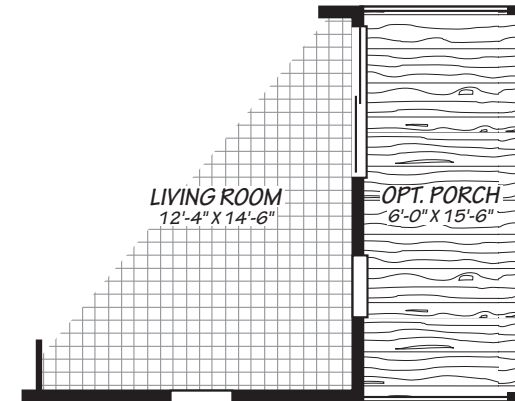

XTREME

MODEL 16602D

2 Bedroom • 2 Bath • 930 Square Feet

©2024 FLEETWOOD HOMES INC. ALL RIGHTS RESERVED

Important: Because we continually update and modify our products, it is important for you to know that our brochures and literature are for illustrative purposes only. **ILLUSTRATIONS MAY SHOW OPTIONAL FEATURES.** All information contained herein may vary from the actual home we build. Dimensions are nominal length and width measurements are from exterior wall to exterior wall. We reserve the right to make changes at any time, without notice or obligation, in prices, colors, materials, specifications, features and models. Please check with your retailer for specific information about the home you select.