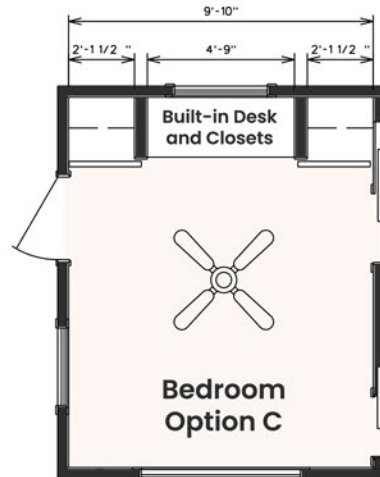

## Maddox (MV-311)

396 sq ft | 13' x 47'  
1 BED | 1 BATH  4

# MADDOX

**ABUNDANT WINDOWS**  
provide panoramic views and allow light to pour in throughout the home.

**EXTRA EXTERIOR DOOR**  
off the king bedroom leads to a second porch.

**BEDROOM OPTIONS**  
include twin closets and a built-in desk or dresser.