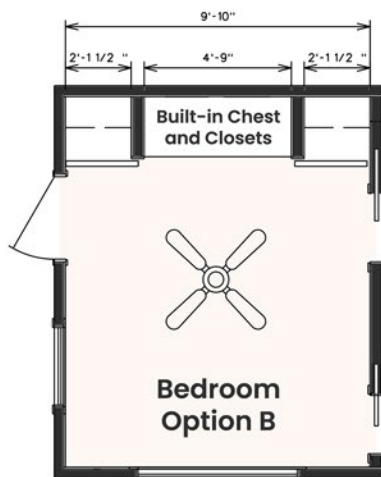

## Maddox (MV-311)

396 sq ft | 13' x 47'  
1 BED | 1 BATH  4

# MADDOX

**ABUNDANT WINDOWS**  
provide panoramic views and allow light to pour in throughout the home.

**EXTRA EXTERIOR DOOR**  
off the king bedroom leads to a second porch.

**BEDROOM OPTIONS**  
include twin closets and a built-in desk or dresser.