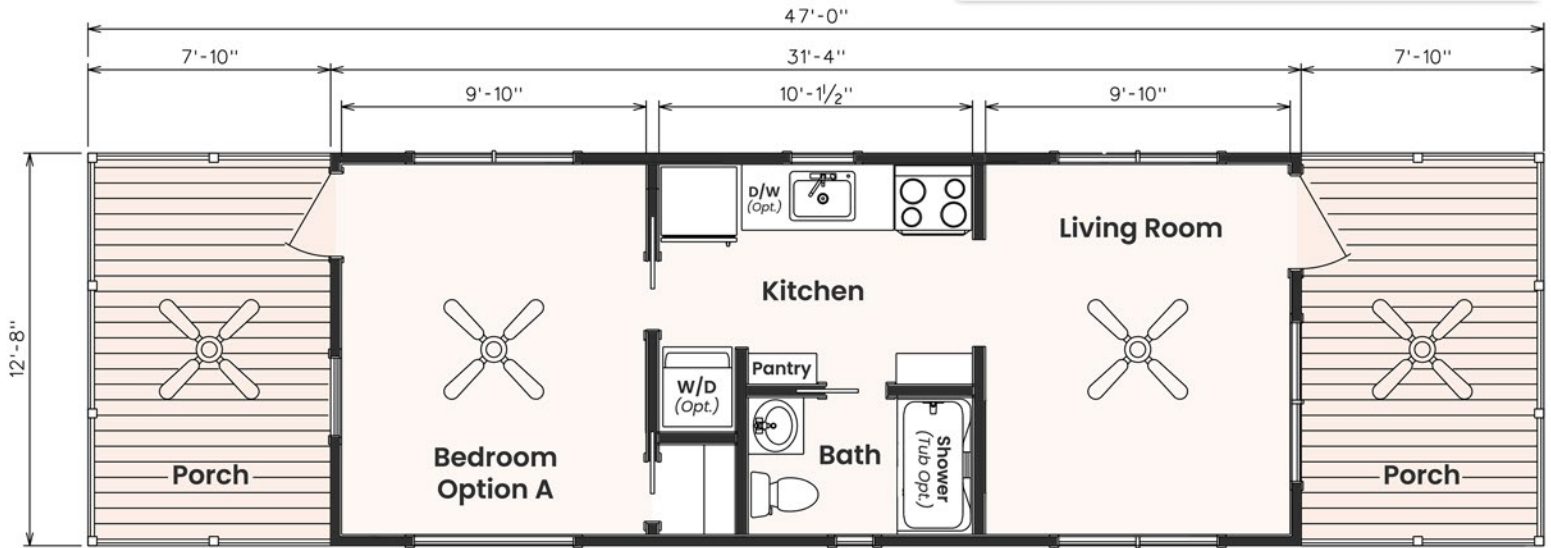

## Maddox (MV-311)

396 sq ft | 13' x 47'  
1 BED | 1 BATH  4

# MADDOX

**ABUNDANT WINDOWS**  
provide panoramic views and allow light to pour in throughout the home.

**EXTRA EXTERIOR DOOR**  
off the king bedroom leads to a second porch.

**BEDROOM OPTIONS**  
include twin closets and a built-in desk or dresser.

**Lap Siding Exterior ... shiplap interior.**

**Solid Log Exterior ... tongue & groove interior.**

\*The home series, floor plans, photos, renderings, specifications, features, materials and availability shown may vary and are subject to change without notice.