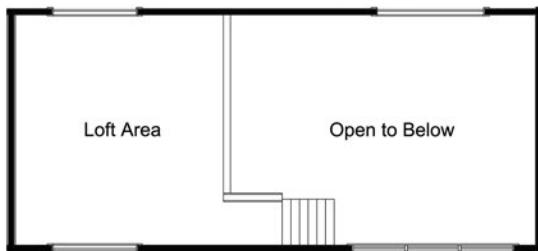

# SMOKY

397 Sq Ft | 12' x 44'

- 4"x12" logs with dovetail corners
- Exterior stain with bee treatment
- 2"x6" roof frame
- Fiberglass entry doors
- Luxury vinyl flooring
- 1"x6" tongue & groove interior walls
- Interior pocket doors
- Custom cabinetry
- LED disc lighting
- Standard-sized appliances
- Washer & dryer hookups
- Mini-split heat pump
- One-piece fiberglass shower or tub
- Comfort-height toilets