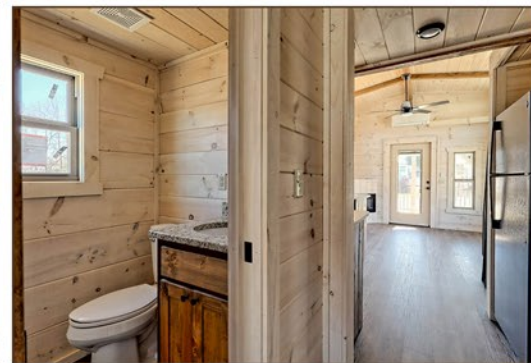

# SMOKY

397 Sq Ft | 12' x 44'

- 4"x12" logs with dovetail corners
- Exterior stain with bee treatment
- 2"x6" roof frame
- Fiberglass entry doors
- Luxury vinyl flooring
- 1"x6" tongue & groove interior walls
- Interior pocket doors
- Custom cabinetry
- LED disc lighting
- Standard-sized appliances
- Washer & dryer hookups
- Mini-split heat pump
- One-piece fiberglass shower or tub
- Comfort-height toilets