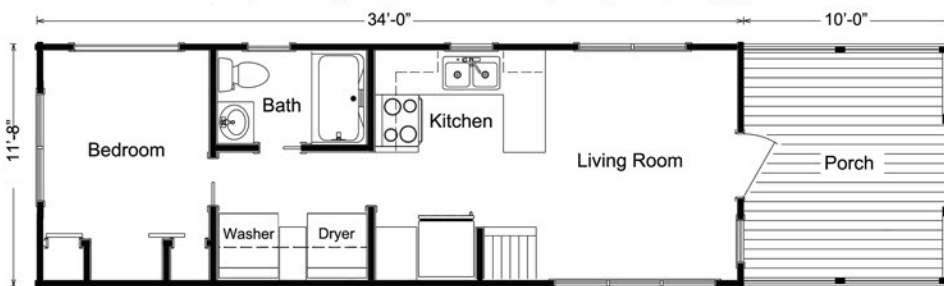

# SMOKY

397 Sq Ft | 12' x 44'

- 4"x12" logs with dovetail corners
- Exterior stain with bee treatment
- 2"x6" roof frame
- Fiberglass entry doors
- Luxury vinyl flooring
- 1"x6" tongue & groove interior walls
- Interior pocket doors
- Custom cabinetry
- LED disc lighting
- Standard-sized appliances
- Washer & dryer hookups
- Mini-split heat pump
- One-piece fiberglass shower or tub
- Comfort-height toilets