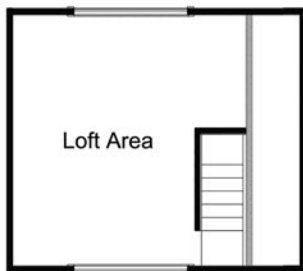

LINCOLN

397 Sq Ft | 12' x 44'

- 4"x12" logs with dovetail corners
- Exterior stain with bee treatment
- 2"x6" roof frame
- Fiberglass entry doors
- Luxury vinyl flooring
- 1"x6" tongue & groove interior walls
- Interior pocket doors
- Custom cabinetry
- LED disc lighting
- Standard-sized appliances
- Washer & dryer hookups
- Mini-split heat pump
- One-piece fiberglass shower or tub
- Comfort-height toilets