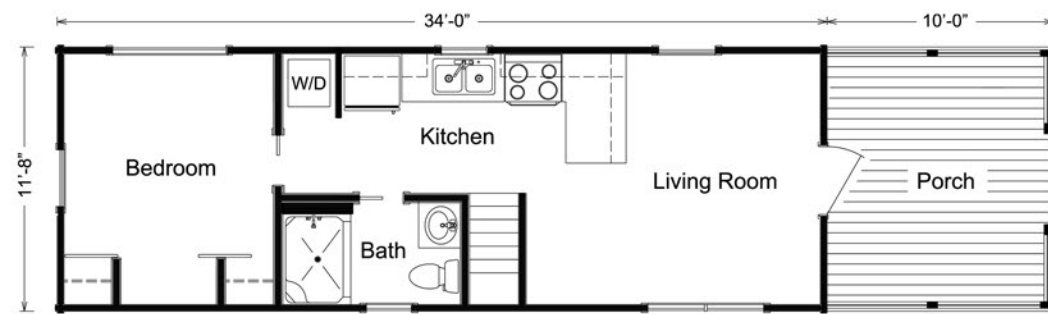

LINCOLN

397 Sq Ft | 12' x 44'

- 4"x12" logs with dovetail corners
- Exterior stain with bee treatment
- 2"x6" roof frame
- Fiberglass entry doors
- Luxury vinyl flooring
- 1"x6" tongue & groove interior walls
- Interior pocket doors
- Custom cabinetry
- LED disc lighting
- Standard-sized appliances
- Washer & dryer hookups
- Mini-split heat pump
- One-piece fiberglass shower or tub
- Comfort-height toilets