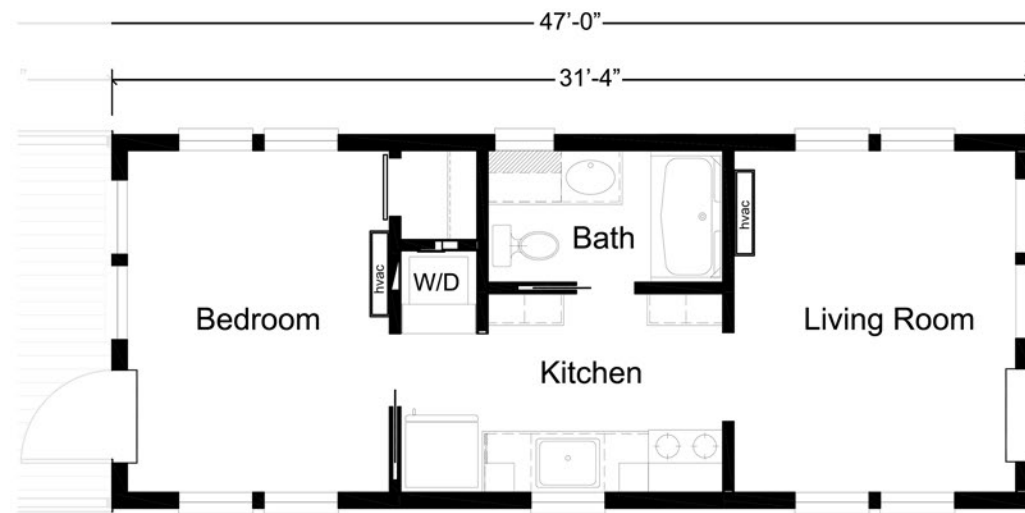

THE COLLINS

396 Sq Ft | 13' x 47'

1 1

- 1" x 6" tongue & groove ceiling
- Solid wood cabinet doors
- 5' one-piece tub/shower combo
- Stainless steel deep kitchen sink
- Stainless steel appliances
- Washer/dryer combo unit
- 20,000 BTU mini-split A/C & heat
- On-demand tankless water heater
- 22-13-13 insulation
- 100 amp electrical service
- Galvalume® metal roof
- James Hardie Cemplank® lap siding
- Full-view door with mini-blinds
- Metal railings w/composite decking