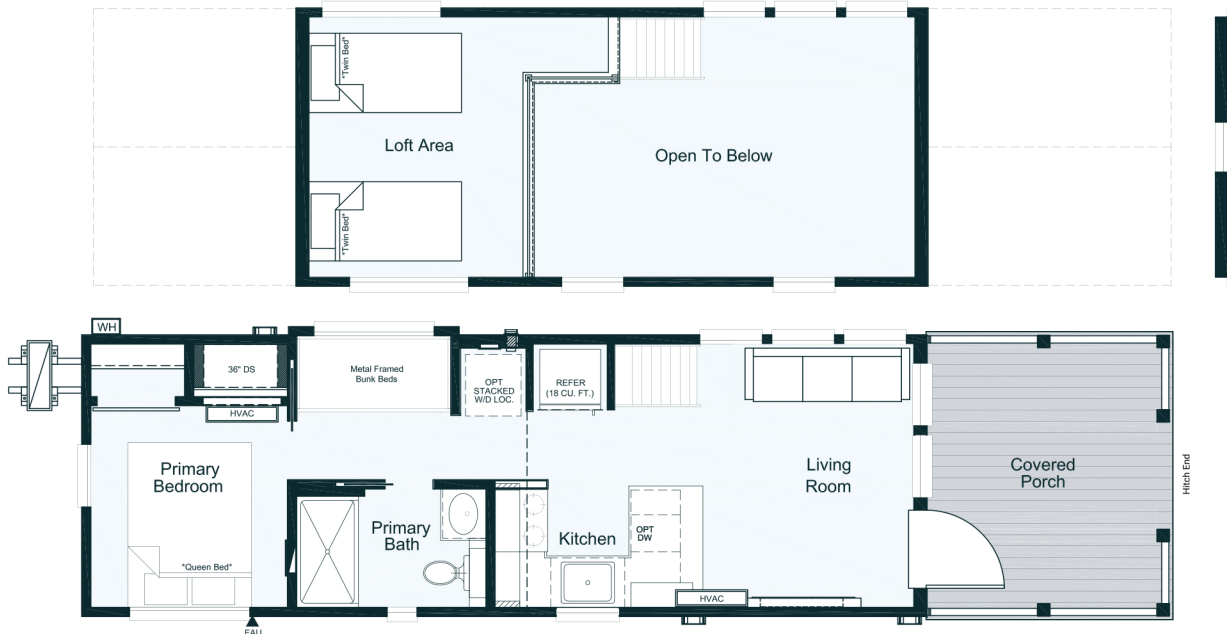

Model Brochure

Swayback

394 sq. ft. | 12x44

*The home series, floor plans, photos, renderings, specifications, features, pricing, materials and availability can vary and are subject to change without notice.